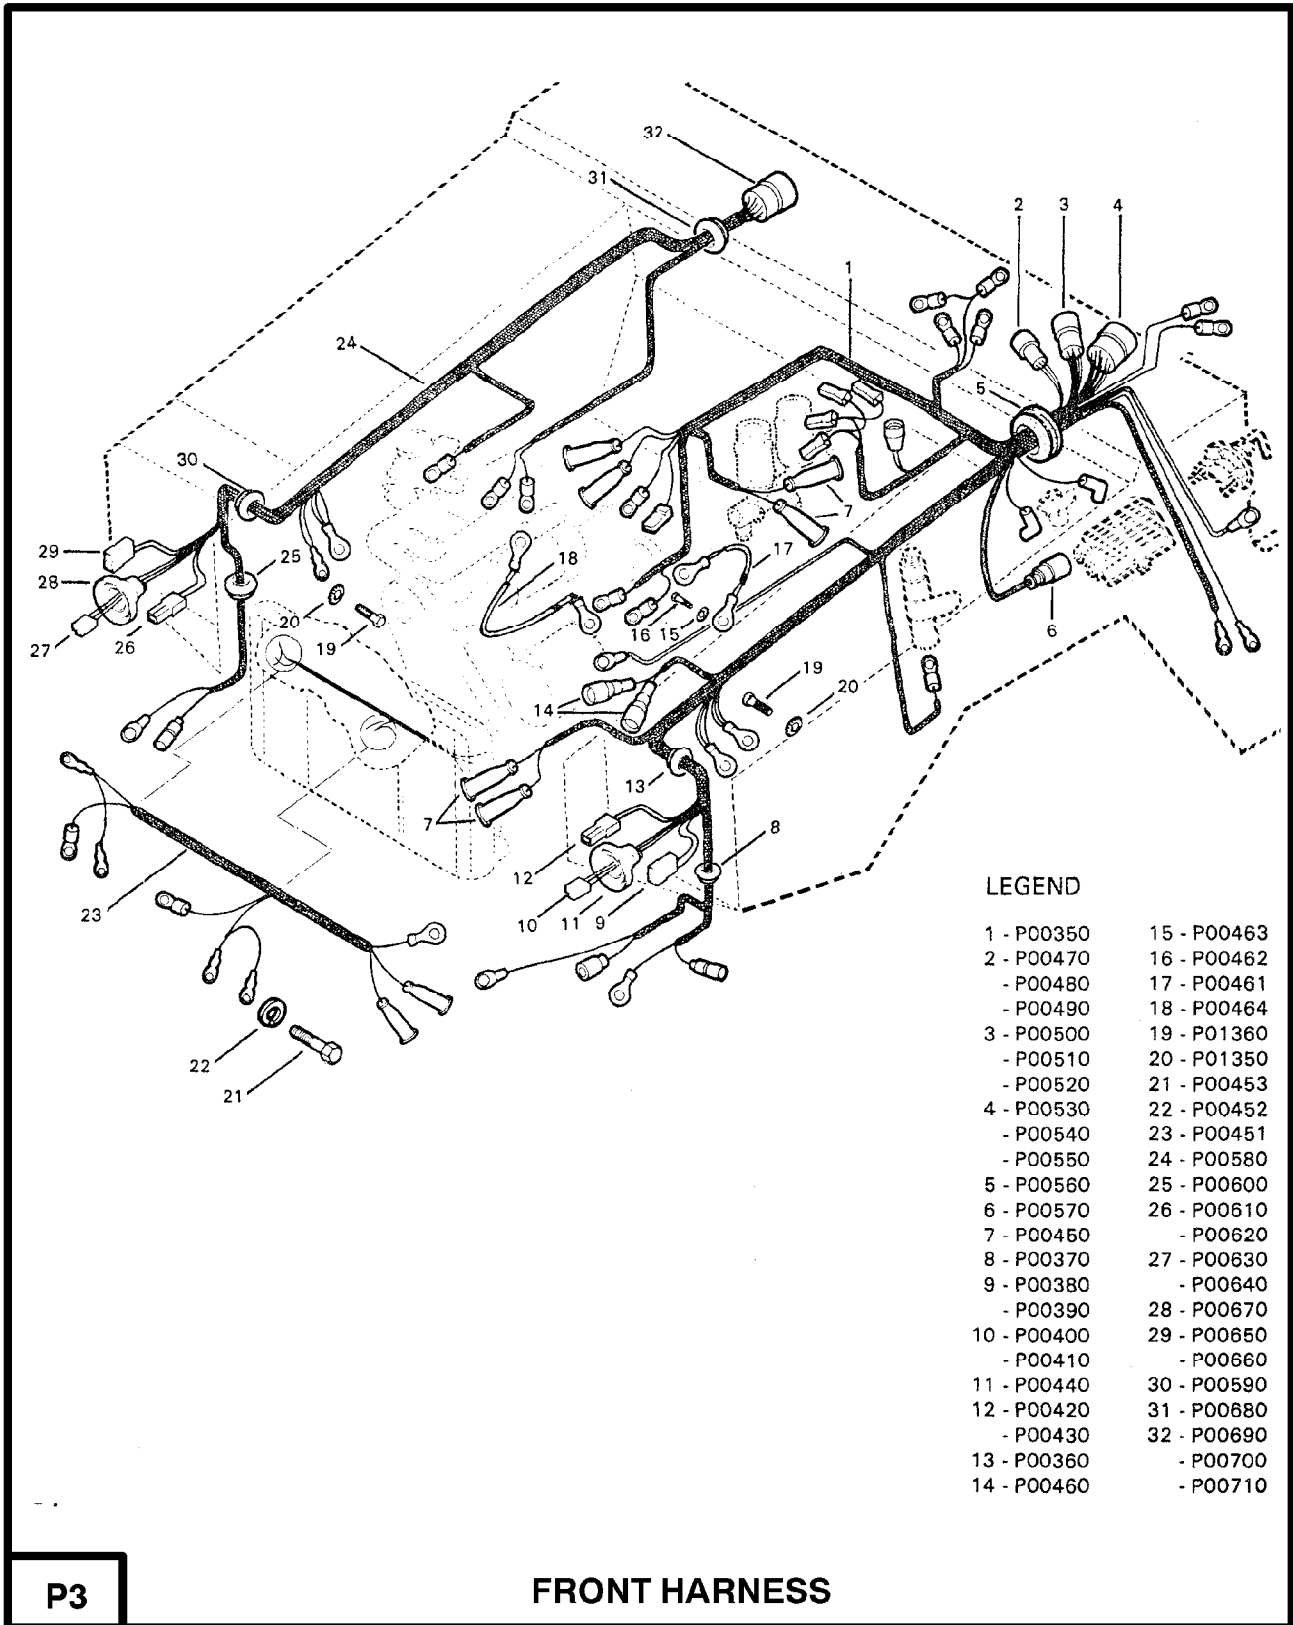

LEGEND

1 - P00350	15 - P00463
2 - P00470	16 - P00462
- P00480	17 - P00461
- P00490	18 - P00464
3 - P00500	19 - P01360
- P00510	20 - P01350
- P00520	21 - P00453
4 - P00530	22 - P00452
- P00540	23 - P00451
- P00550	24 - P00580
5 - P00560	25 - P00600
6 - P00570	26 - P00610
7 - P00460	- P00620
8 - P00370	27 - P00630
9 - P00380	- P00640
- P00390	28 - P00670
10 - P00400	29 - P00650
- P00410	- P00660
11 - P00440	30 - P00590
12 - P00420	31 - P00680
- P00430	32 - P00690
13 - P00360	- P00700
14 - P00460	- P00710