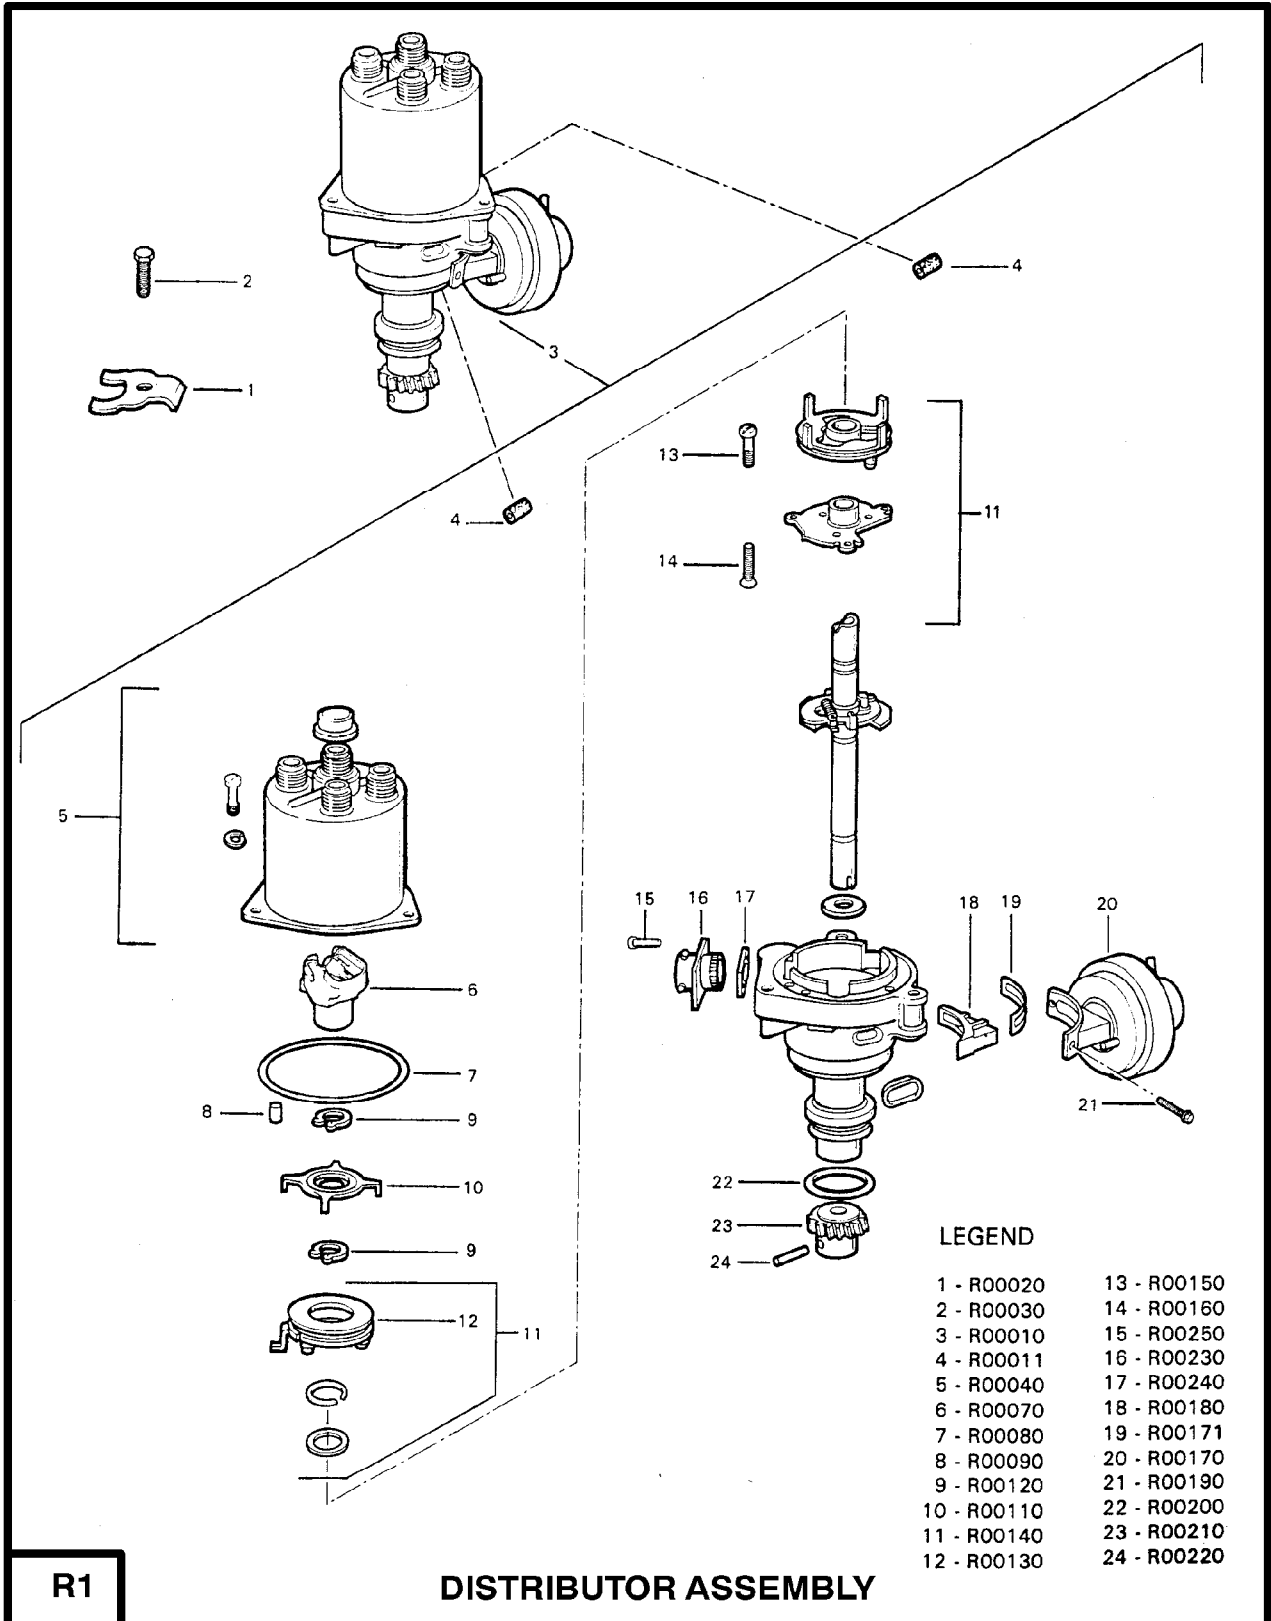

Q5

CONNECTION LEADS, MAIN SWITCH AND POWER RECEPTACLE

**Q6**

**RADIO BOX AND TRAILER RECEPTACLE**

Q7

**ROTATING LIGHT AND SIREN INSTALLATION KIT,  
MILITARY POLICE**

**LEGEND**

- 1 R00310
- 2 R00300
- 3 R00290
- 4 R00291
- 5 R00450
- 6 R00460
- 7 R00470
- 8 R00330
- 9 R00340
- 10 R00320
- 11 R00440
- 12 R00420
- 13 R00400
- 14 R00410
- 15 R00390
- 16 R00380
- 17 R00480
- 18 R00490
- 19 R00520
- 20 R00530
- 21 R00540
- 22 R00510
- 23 R00500
- 24 R00550
- 25 R00560
- 26 R00570
- 27 R00580
- 28 R00555