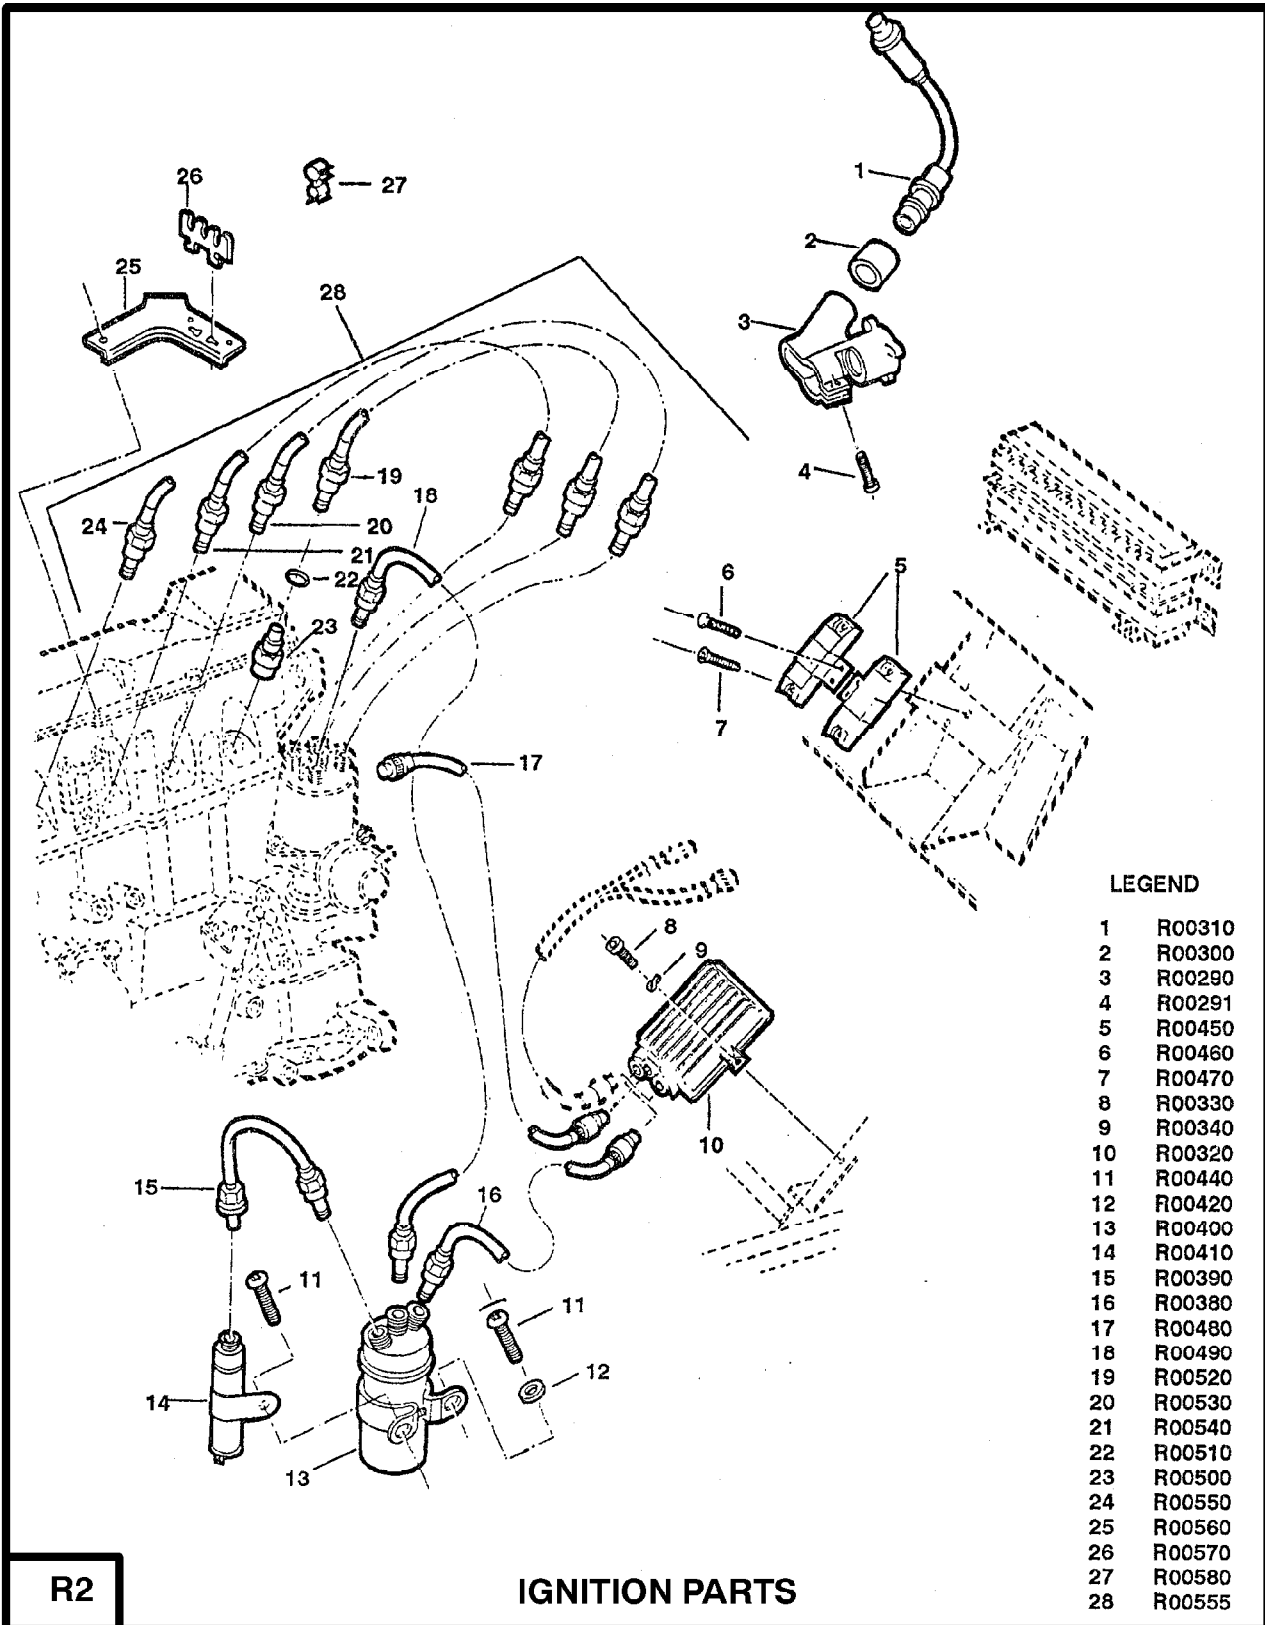

Q5

CONNECTION LEADS, MAIN SWITCH AND POWER RECEPTACLE

**Q6**

**RADIO BOX AND TRAILER RECEPTACLE**

Q7

**ROTATING LIGHT AND SIREN INSTALLATION KIT,  
MILITARY POLICE**

**LEGEND**

- 1 R00310
- 2 R00300
- 3 R00290
- 4 R00291
- 5 R00450
- 6 R00460
- 7 R00470
- 8 R00330
- 9 R00340
- 10 R00320
- 11 R00440
- 12 R00420
- 13 R00400
- 14 R00410
- 15 R00390
- 16 R00380
- 17 R00480
- 18 R00490
- 19 R00520
- 20 R00530
- 21 R00540
- 22 R00510
- 23 R00500
- 24 R00550
- 25 R00560
- 26 R00570
- 27 R00580
- 28 R00555