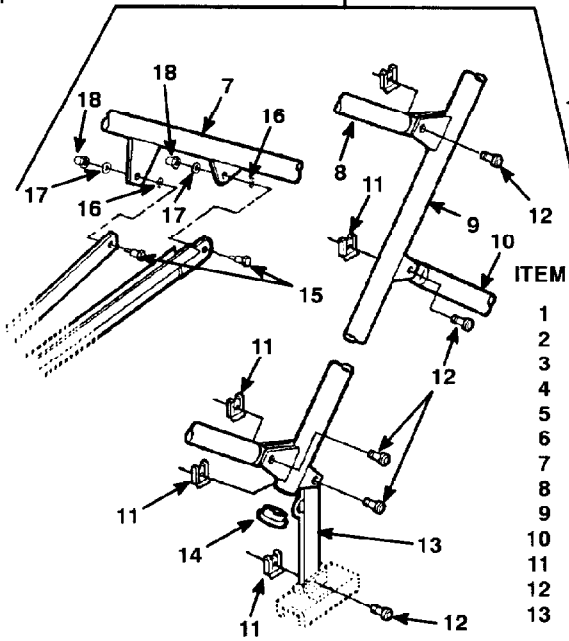

LEGEND

ITEM	PPB	ITEM	PPB
1	U00210	16	U00370
2	U00220	17	U00380
3	U00230	18	U00390
4	U00240	19	U00400
5	U00250	20	U00410
6	U00260	21	U00420
7	U00270	22	U00430
8	U00280	23	U00440
9	U00290	24	U00450
10	U00300	25	U00460
11	U00310	26	U00470
12	U00320	27	U00480
13	U00330	28	U00490
	U00340	29	U00492
14	U00350	30	U00494
15	U00360	31	DELETED

U5

MAIN TARP SUPERSTRUCTURE