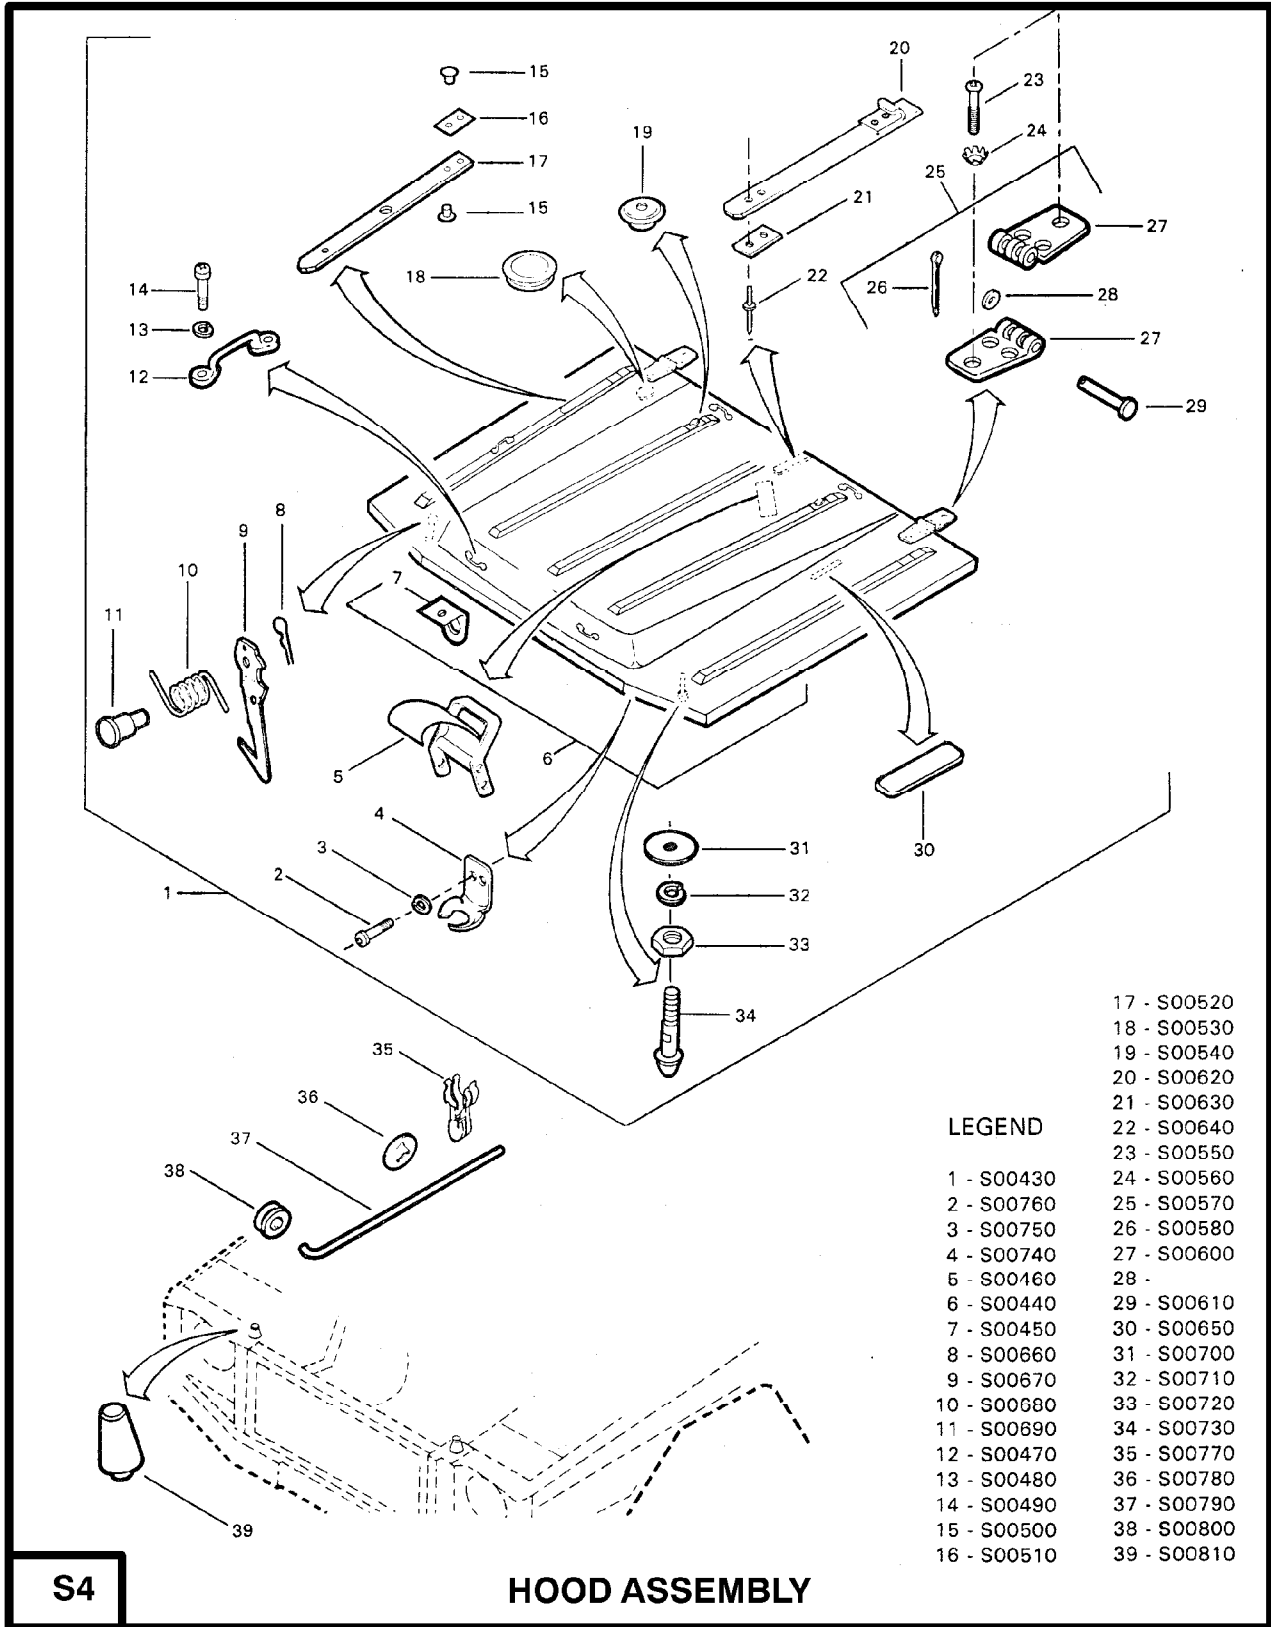

- 17 - S00520
- 18 - S00530
- 19 - S00540
- 20 - S00620
- 21 - S00630
- 22 - S00640
- 23 - S00550
- 24 - S00560
- 25 - S00570
- 26 - S00580
- 27 - S00600
- 28 -
- 29 - S00610
- 30 - S00650
- 31 - S00700
- 32 - S00710
- 33 - S00720
- 34 - S00730
- 35 - S00770
- 36 - S00780
- 37 - S00790
- 38 - S00800
- 39 - S00810

LEGEND

- 1 - S00430
- 2 - S00760
- 3 - S00750
- 4 - S00740
- 5 - S00160
- 6 - S00440
- 7 - S00450
- 8 - S00660
- 9 - S00670
- 10 - S00680
- 11 - S00690
- 12 - S00470
- 13 - S00480
- 14 - S00490
- 15 - S00500
- 16 - S00510

S4

HOOD ASSEMBLY