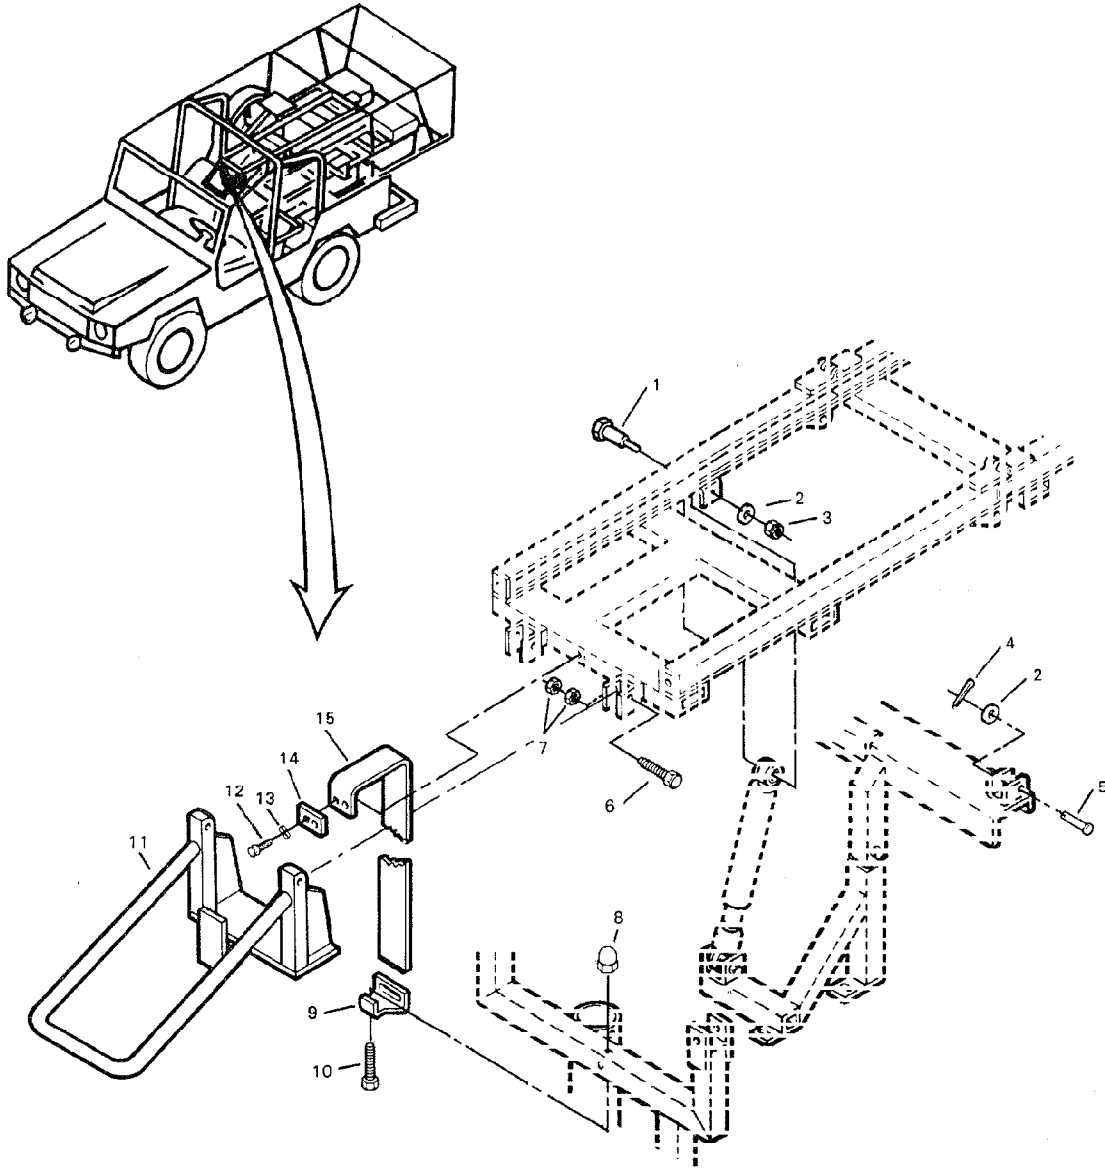

LEGEND

1 - U02880	9 - U02960
2 - U02890	10 - U02970
3 - U02900	11 - U02980
4 - U02910	12 - U02990
5 - U02920	13 - U03000
6 - U02930	14 - U03010
7 - U02940	15 - U03020
8 - U02950	

U18

LOCKING BAR HANDLE AND R.H. LIMIT STRAP