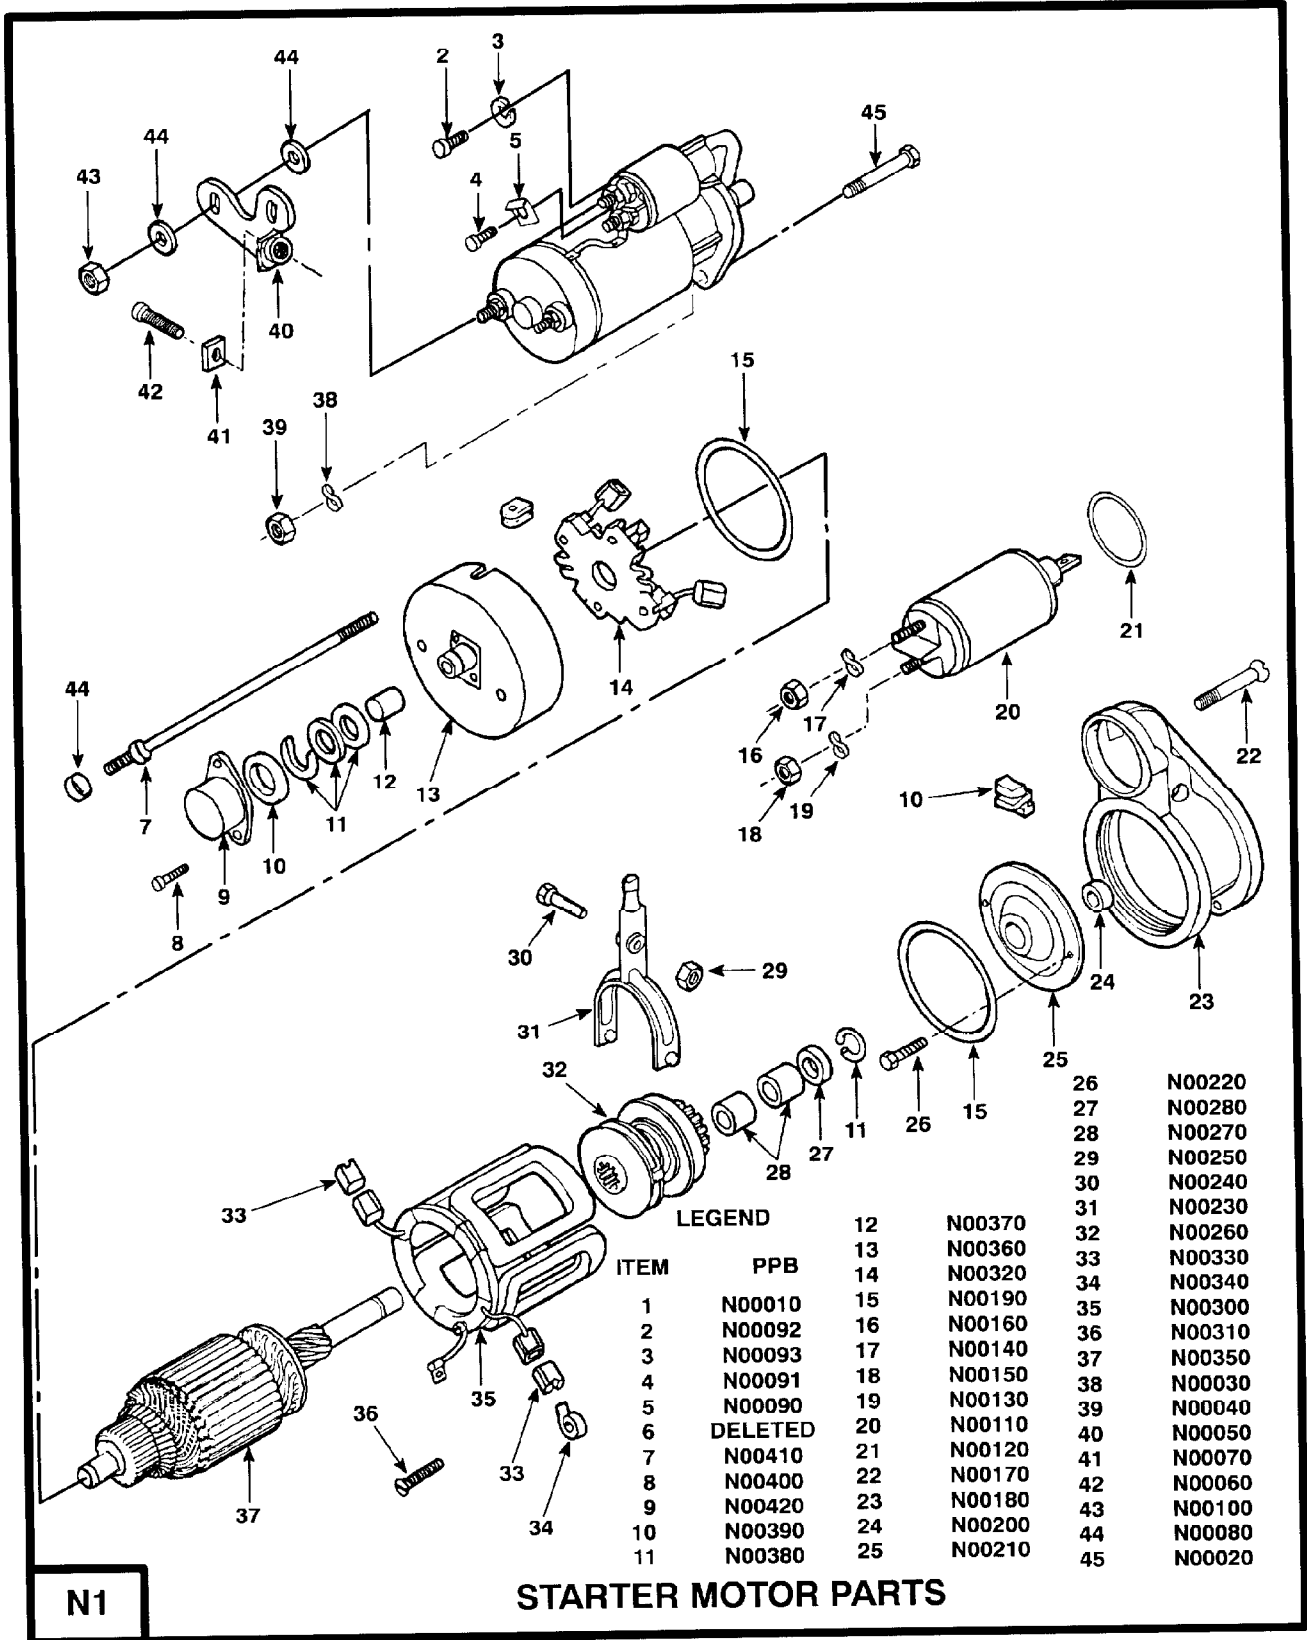

N1

STARTER MOTOR PARTS

LEGEND

ITEM	PPB		
1	N00010	12	N00370
2	N00092	13	N00360
3	N00093	14	N00320
4	N00091	15	N00190
5	N00090	16	N00160
6	DELETED	17	N00140
7	N00410	18	N00150
8	N00400	19	N00130
9	N00420	20	N00110
10	N00390	21	N00120
11	N00380	22	N00170
		23	N00180
		24	N00200
		25	N00210
		26	N00220
		27	N00280
		28	N00270
		29	N00250
		30	N00240
		31	N00230
		32	N00260
		33	N00330
		34	N00340
		35	N00300
		36	N00310
		37	N00350
		38	N00030
		39	N00040
		40	N00050
		41	N00070
		42	N00060
		43	N00100
		44	N00080
		45	N00020