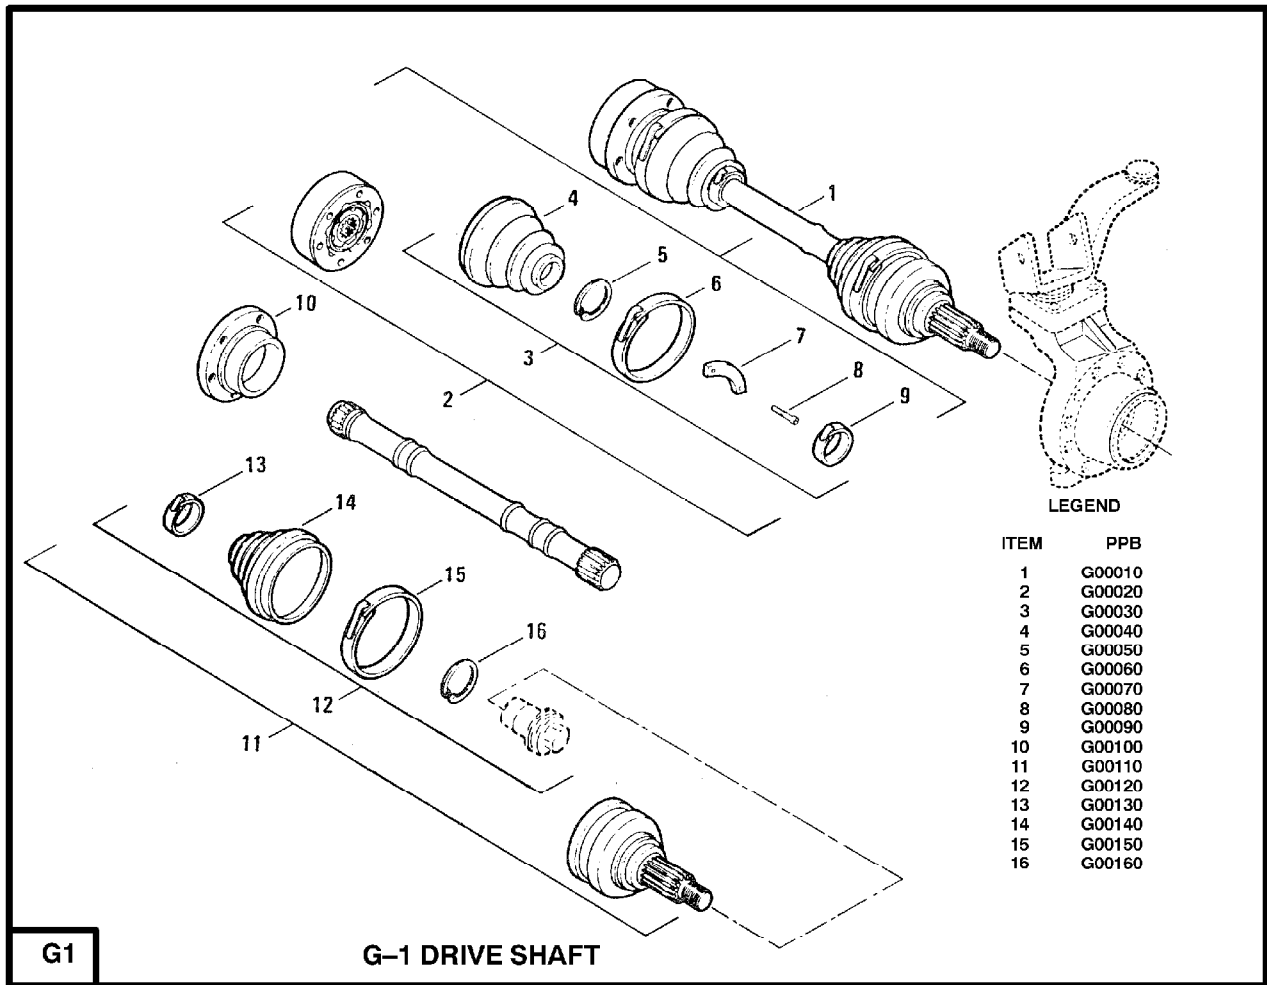

G1

G-1 DRIVE SHAFT