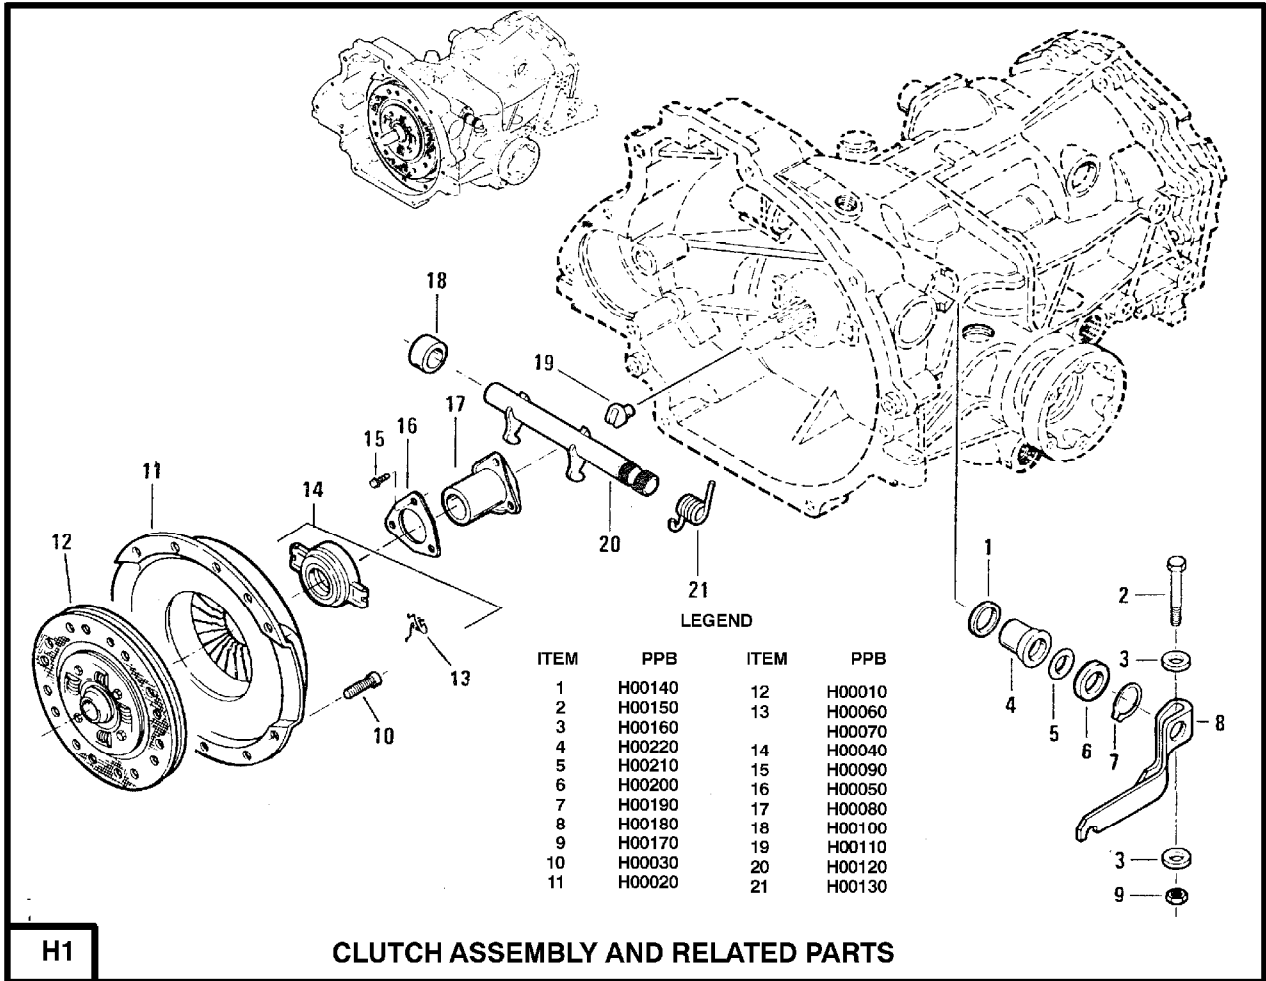

H1

**CLUTCH ASSEMBLY AND RELATED PARTS**

J1

**BRAKE LINES**

LEGEND

- |             |             |
|-------------|-------------|
| 1 - J00700  | 16 - J00539 |
| 2 - J00710  | 17 - J00540 |
| 3 - J00720  | 18 - J00550 |
| 4 - J00498  | 19 - J00560 |
| - J00499    | 20 - J00570 |
| 5 - J00600  | 21 - J00580 |
| - J00610    | 22 - J00730 |
| 6 - J00620  | - J00740    |
| 7 - J00630  | 23 - J00590 |
| 8 - J00770  | 24 - J00670 |
| 9 - J00679  | 25 - J00640 |
| 10 - J00681 | 26 - J00650 |
| 11 - J00500 | 27 - J00660 |
| 12 - J00510 | 28 - J00690 |
| 13 - J00520 | 29 - J00680 |
| 14 - J00530 |             |
| 15 - J00750 |             |
| - J00760    |             |