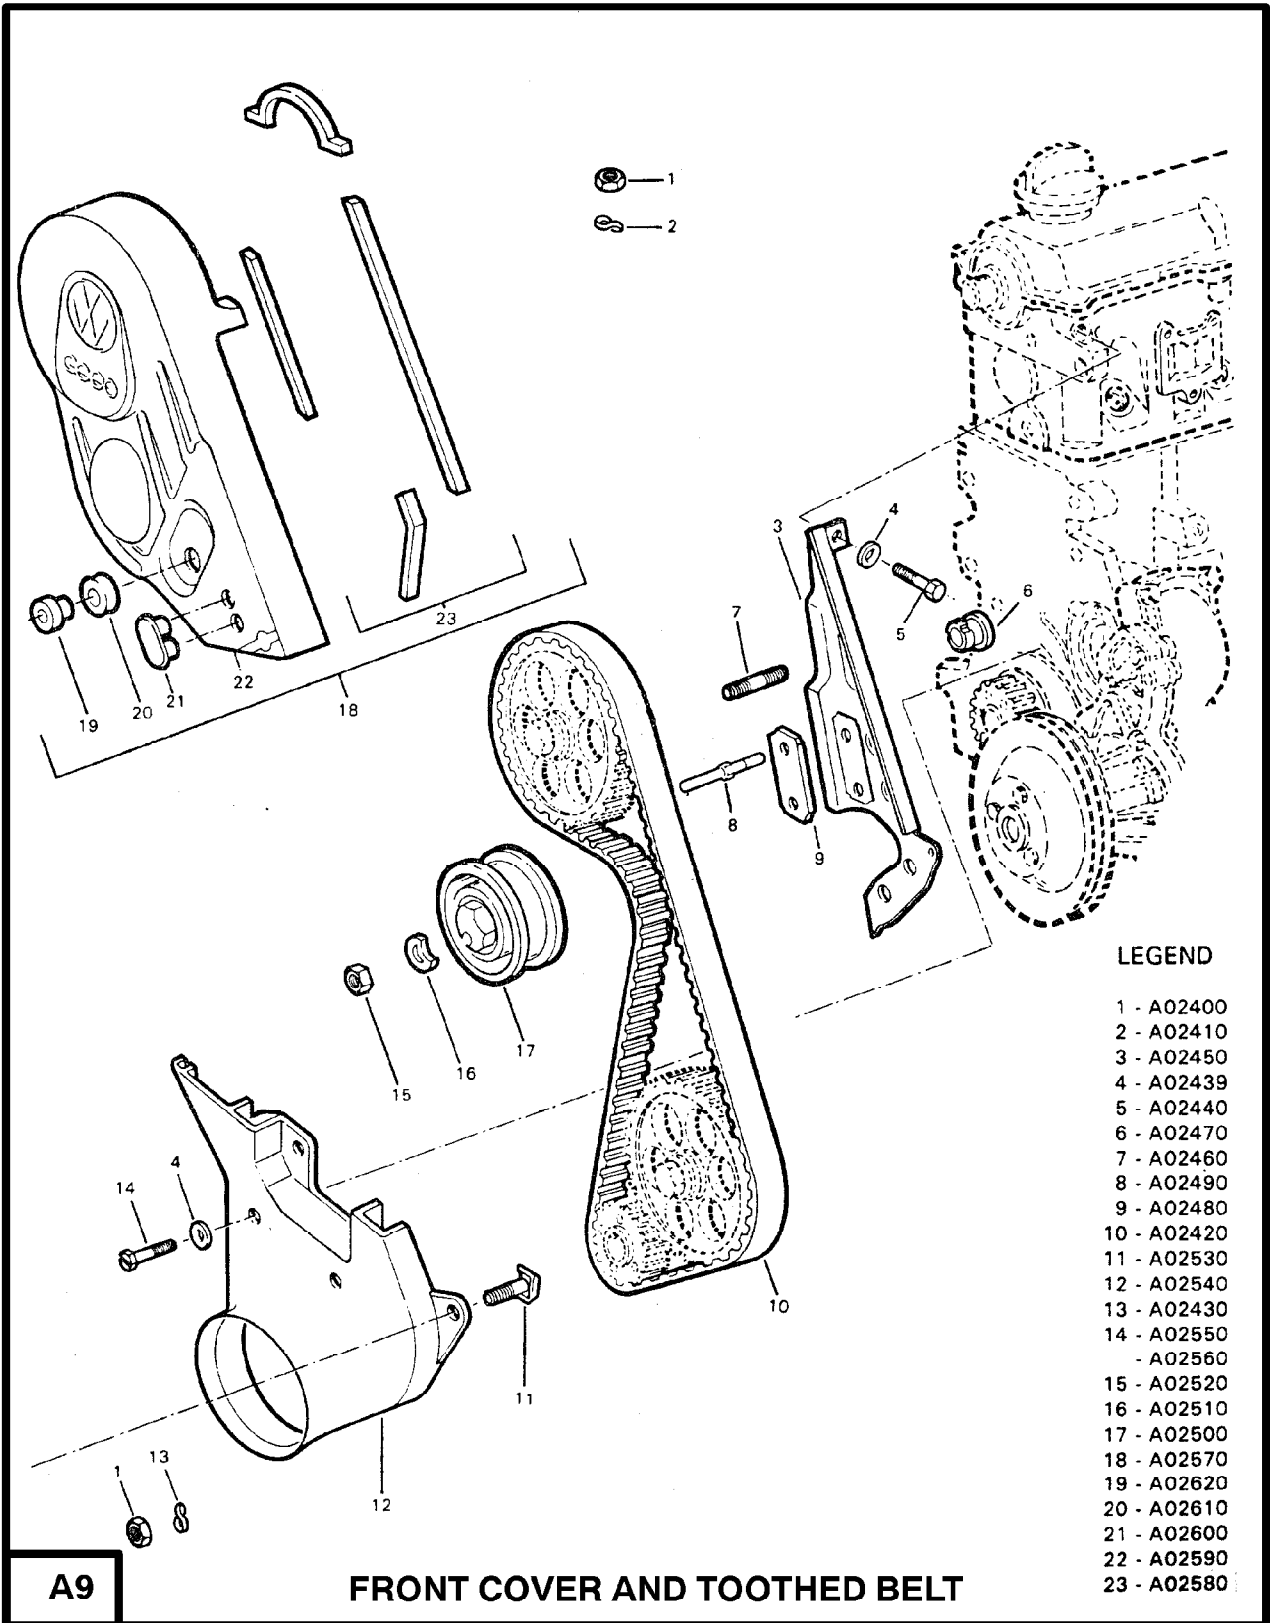

A9

FRONT COVER AND TOOTHED BELT