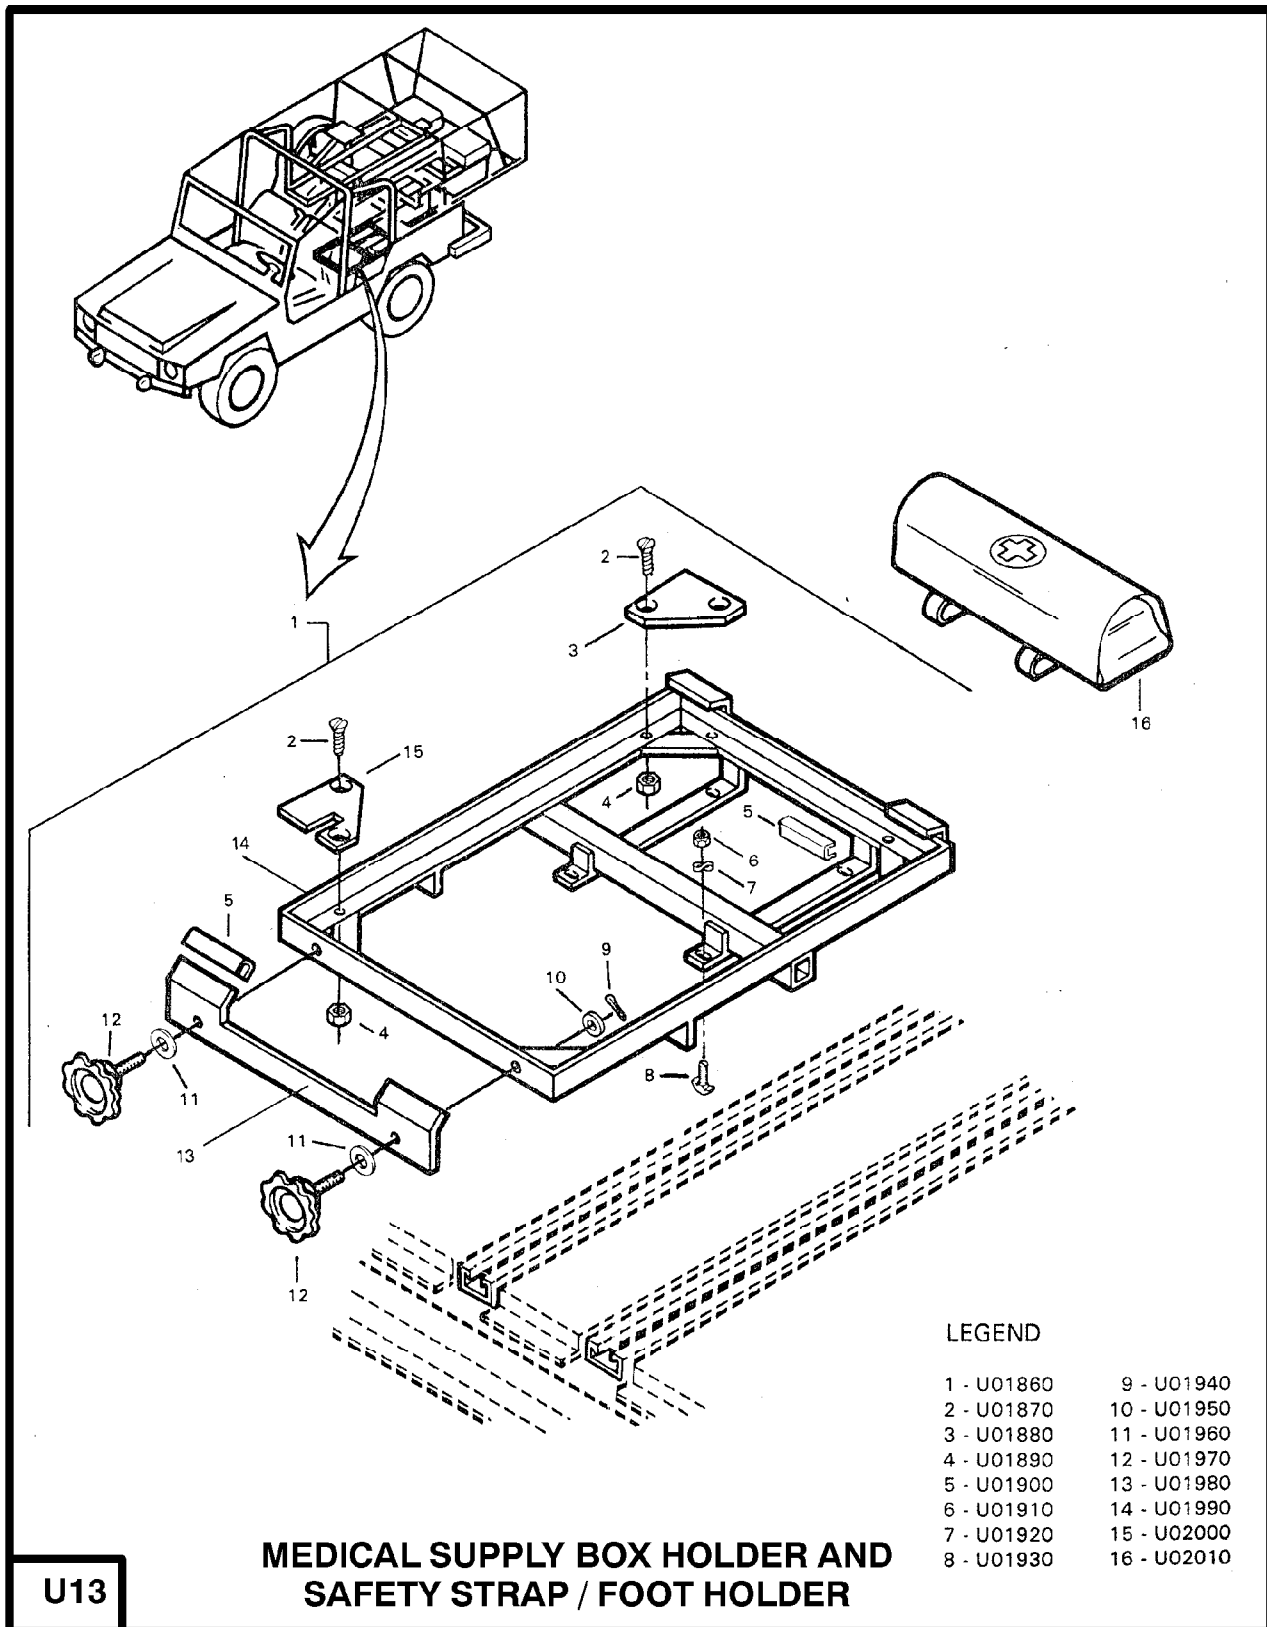

U10

AUXILIARY HEATER, FUEL PUMP AND FUEL LINES

**HEATER CONTROL PANEL, MEDICAL EXAMINATION LIGHT AND ROTARY FLASHER LIGHT**

**U11**

U14

R.H. STRETCHER CARRIER SUPPORTING STRUCTURE

LEGEND

ITEM	PPB
1	U02210
2	U02220
3	U02230
4	U02240
5	U02250
6	U02260
7	U02270
8	U02280
9	U02290
10	U02300
11	U02310
12	U02320
13	U02330
14	U02340
15	U02350
16	U02360
17	DELETED