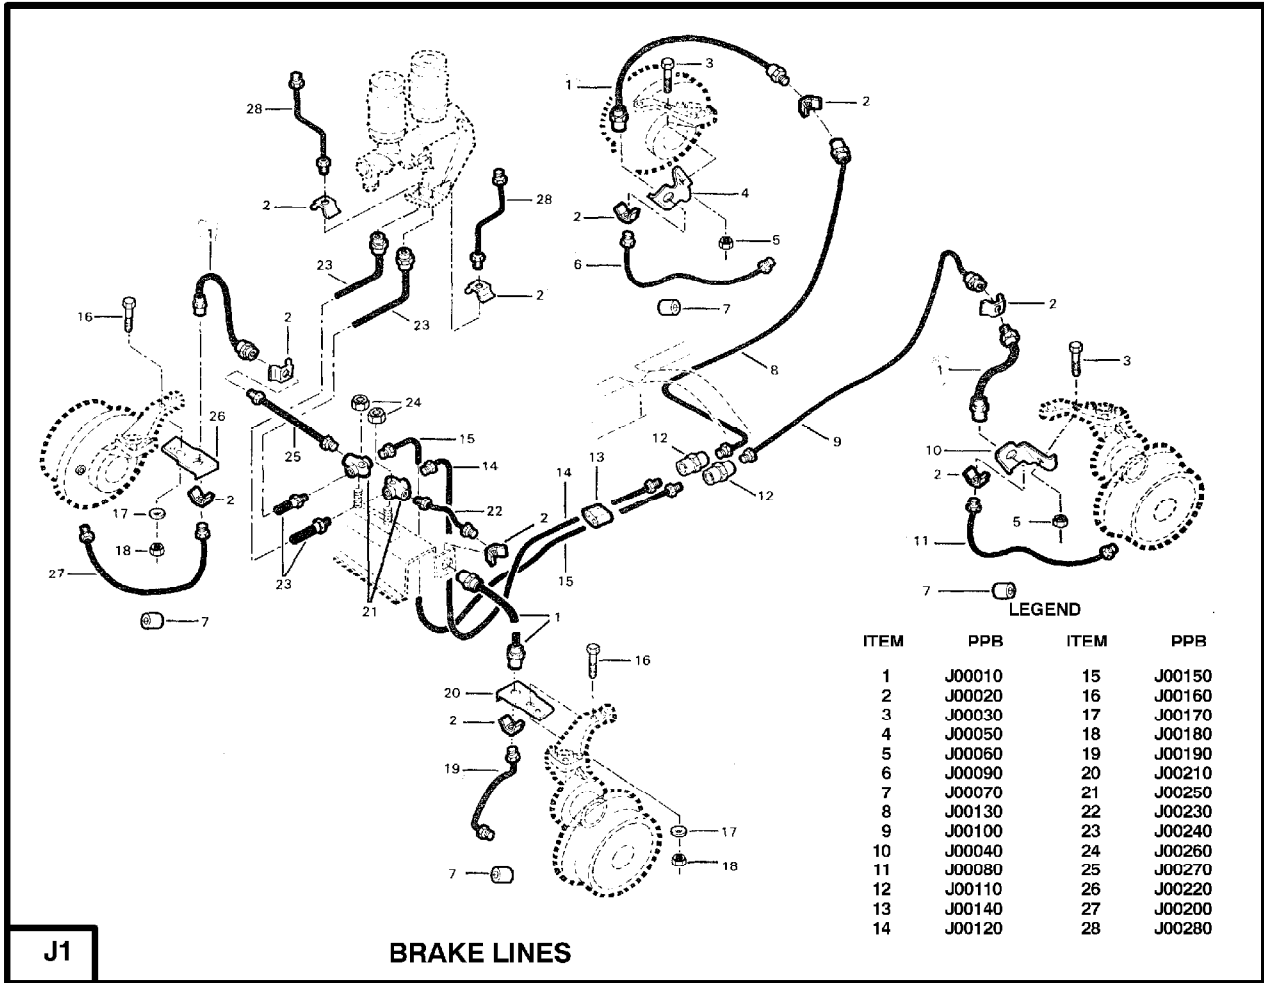

H1

**CLUTCH ASSEMBLY AND RELATED PARTS**

J1

**BRAKE LINES**

LEGEND

- |             |             |
|-------------|-------------|
| 1 - J00700  | 16 - J00539 |
| 2 - J00710  | 17 - J00540 |
| 3 - J00720  | 18 - J00550 |
| 4 - J00498  | 19 - J00560 |
| - J00499    | 20 - J00570 |
| 5 - J00600  | 21 - J00580 |
| - J00610    | 22 - J00730 |
| 6 - J00620  | - J00740    |
| 7 - J00630  | 23 - J00590 |
| 8 - J00770  | 24 - J00670 |
| 9 - J00679  | 25 - J00640 |
| 10 - J00681 | 26 - J00650 |
| 11 - J00500 | 27 - J00660 |
| 12 - J00510 | 28 - J00690 |
| 13 - J00520 | 29 - J00680 |
| 14 - J00530 |             |
| 15 - J00750 |             |
| - J00760    |             |